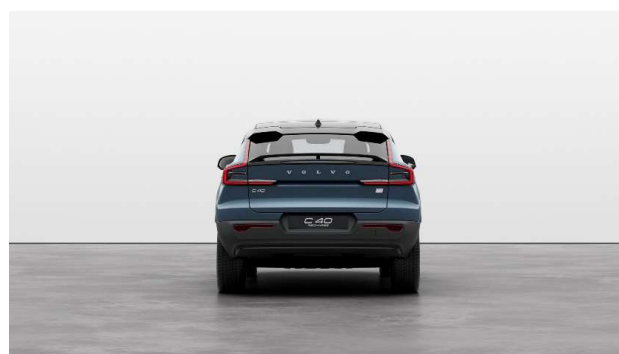

Tech & Sound

- Google Assistant, Google Maps and Google Play Store – included for 4 years
- Volvo Cars App remote functions - included for 4 years
- High Performance audio system
- Wireless phone charging
- Apple CarPlay
- Steering wheel remote control
- Bluetooth® connection